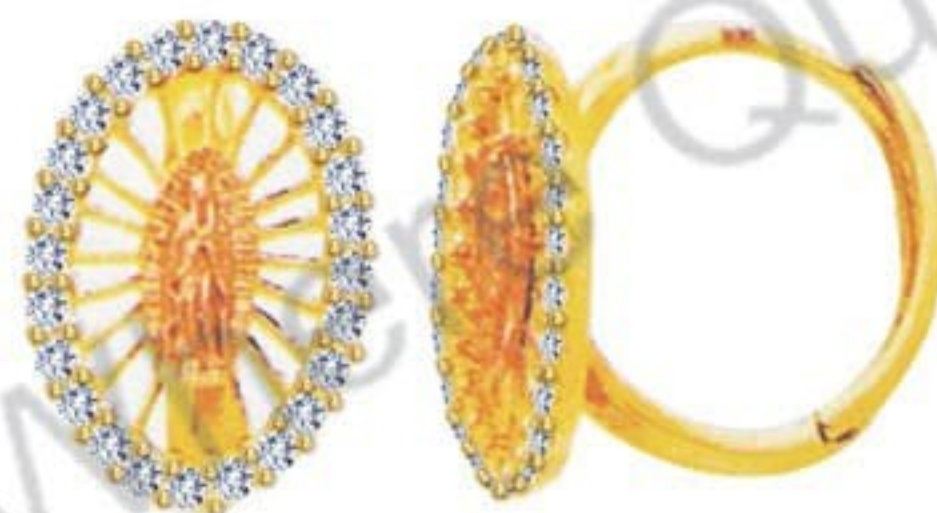

SKU NO: DTSE9501939

Height: 22.00 MM
Width: 17.00 MM
Thickness: 2.50 MM
Weight: 5.20 Grams

Price	
Gold Plated	Three Tone Plated
USD $ 1.31	USD $ 1.52