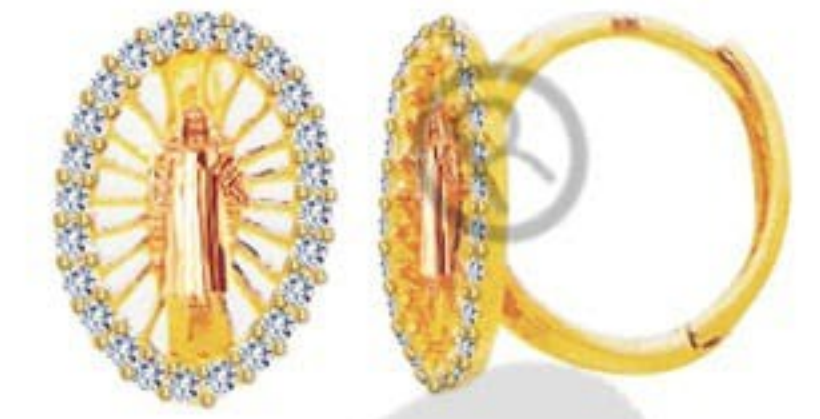

SKU NO: DTSE9S01854

Height: 36.00 MM
Width: 12.50 MM
Thickness: 2.00 MM
Weight: 3.60 Grams

Price	
Gold Plated	Three Tone Plated
USD \$ 1.05	USD \$ 1.26

SKU NO: DTSE9S01855

Height: 36.00 MM
Width: 12.50 MM
Thickness: 2.00 MM
Weight: 3.60 Grams

Price	
Gold Plated	Three Tone Plated
USD \$ 1.05	USD \$ 1.26

SKU NO: DTSE9S01856

Height: 22.00 MM
Width: 14.00 MM
Thickness: 2.50 MM
Weight: 4.20 Grams

Price	
Gold Plated	Three Tone Plated
USD \$ 1.04	USD \$ 1.29